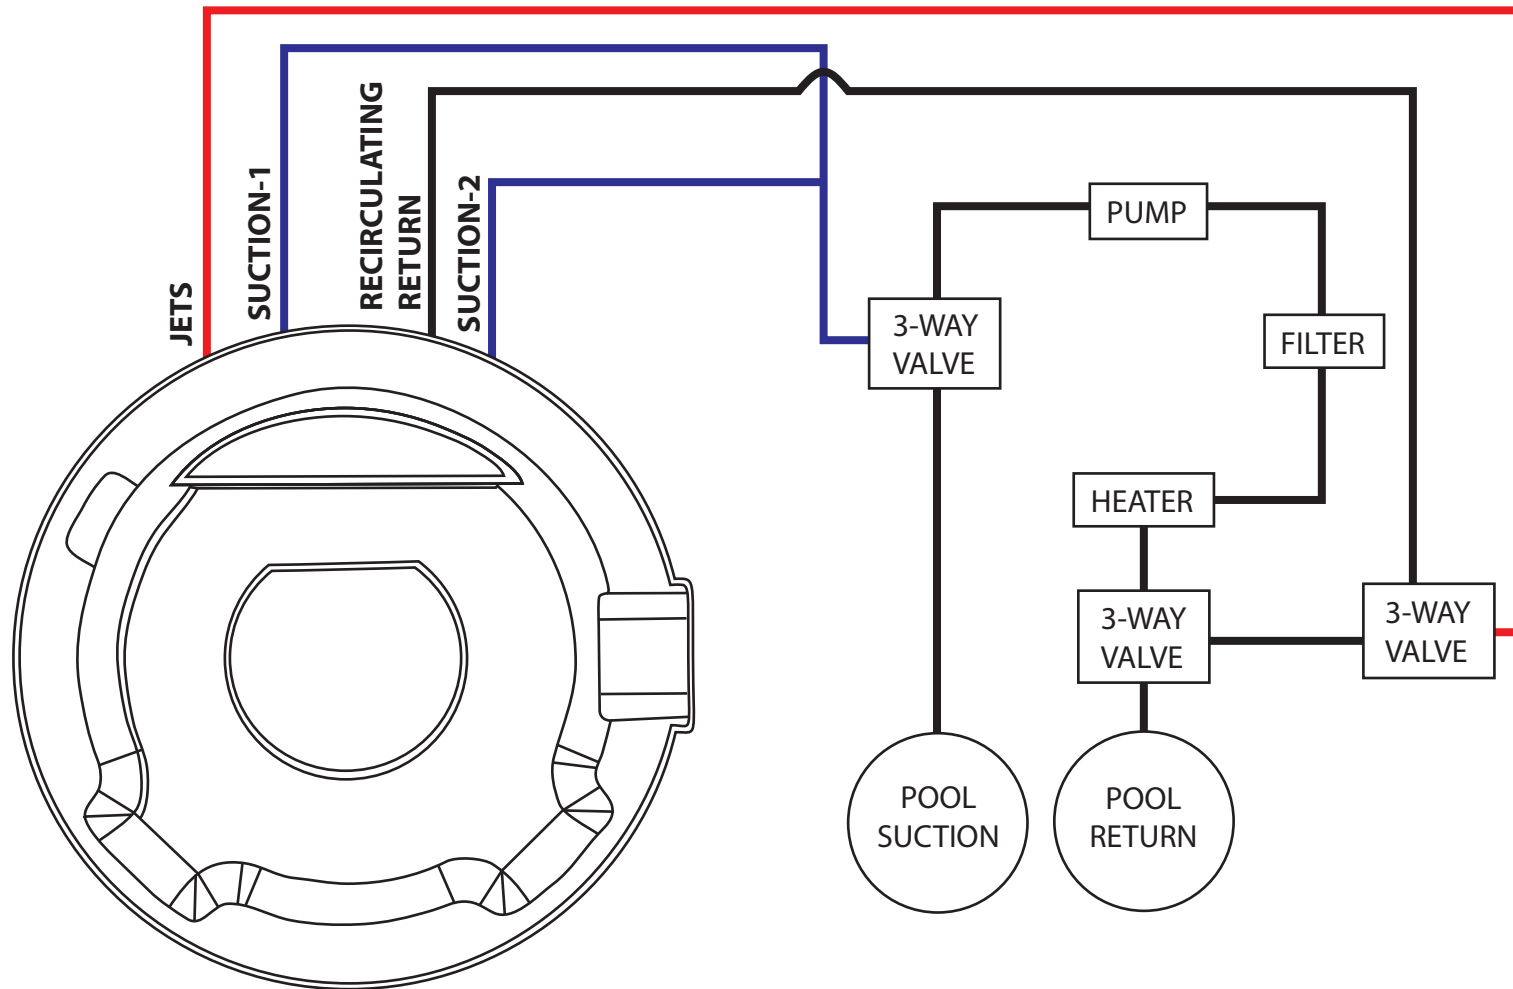

# SPILL-OVER SPA PLUMBING SCHEMATIC

## SINGLE PUMP SYSTEM WITH 3-WAY VALVES

**SUCTION LINE/BLUE 2" FLEX**

**JETS/RED 2" FLEX**

**RECIRCULATING RETURN/WHITE 1.5" FLEX**

**ALPS MANUFACTURING**